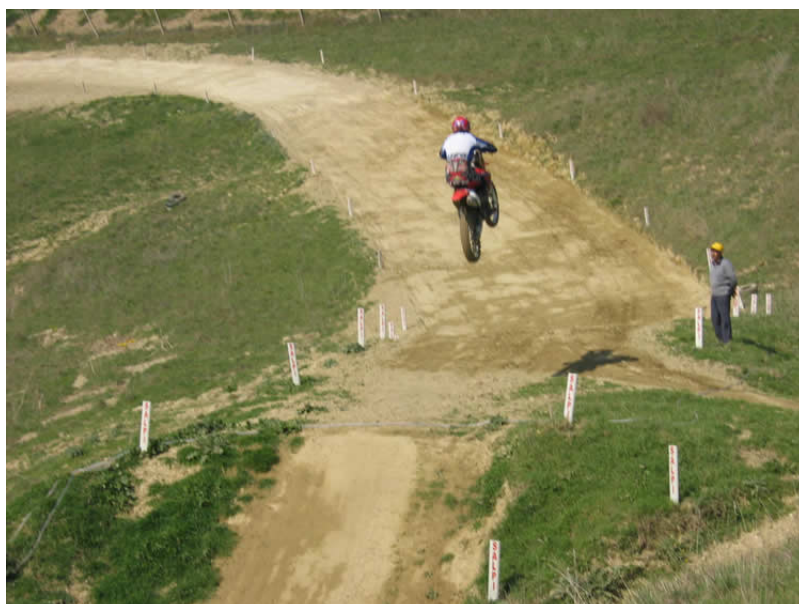

Mx track “San Savino”

View of the tracks

Soil: mixsture loam\sand that can dry very fast

View of the table-top jump on the start.

The following jump: very fast.

Little downhill-drop

Steep downhill filled with holes

Uphill double